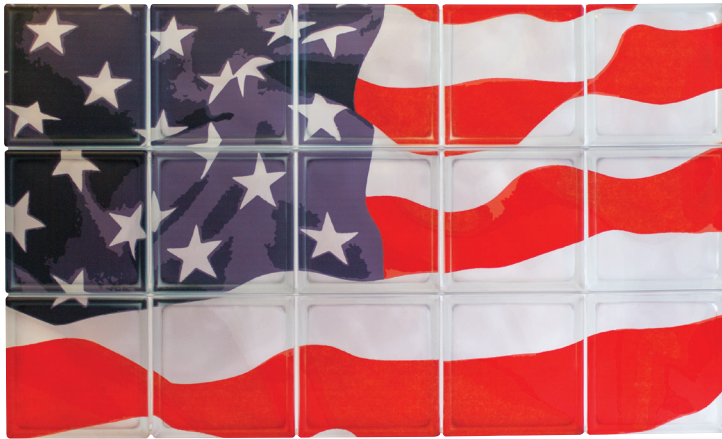

A NEW DESIGN ELEMENT

Glass block has always had a dynamic relationship with light. Now you can see how it reacts with color and images. Create custom designs using Pittsburgh Corning glass block. Glass block is no longer just a classic and versatile building material it is now also a critical design element for any room or building.

The Expressions Collection is available as individual accent glass blocks or murals. Each glass block is an individually crafted work of art that can be mixed with other glass blocks to form a wall or window of great beauty. And since the application of the color or images does not affect the fire rating of the glass block it is suitable for applications where fire-rating is required. The Expressions collection can be used in both interior and exterior applications. The application opportunities are limitless.